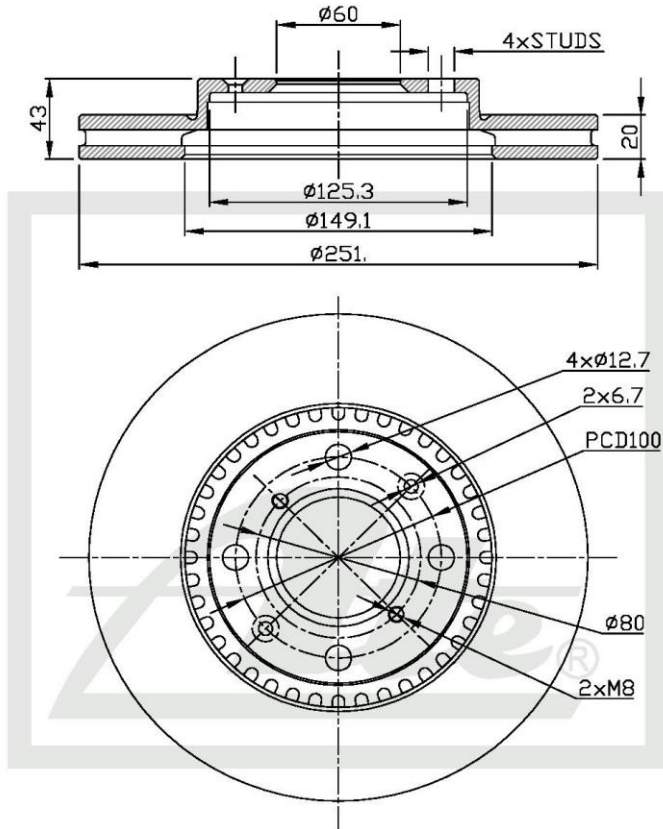

Drawing

Details of New Part

Brake Disc - Front

Brake Disc Sizes:

Diameter - 251mm

Height - 43mm

Thickness - 20mm

Spigot - 60mm

Minimum Thickness - 18mm

Box Dimensions

Weight - 4900g

L - 285mm

H - 55mm

W - 275mm

Barcode

Vehicle Applications